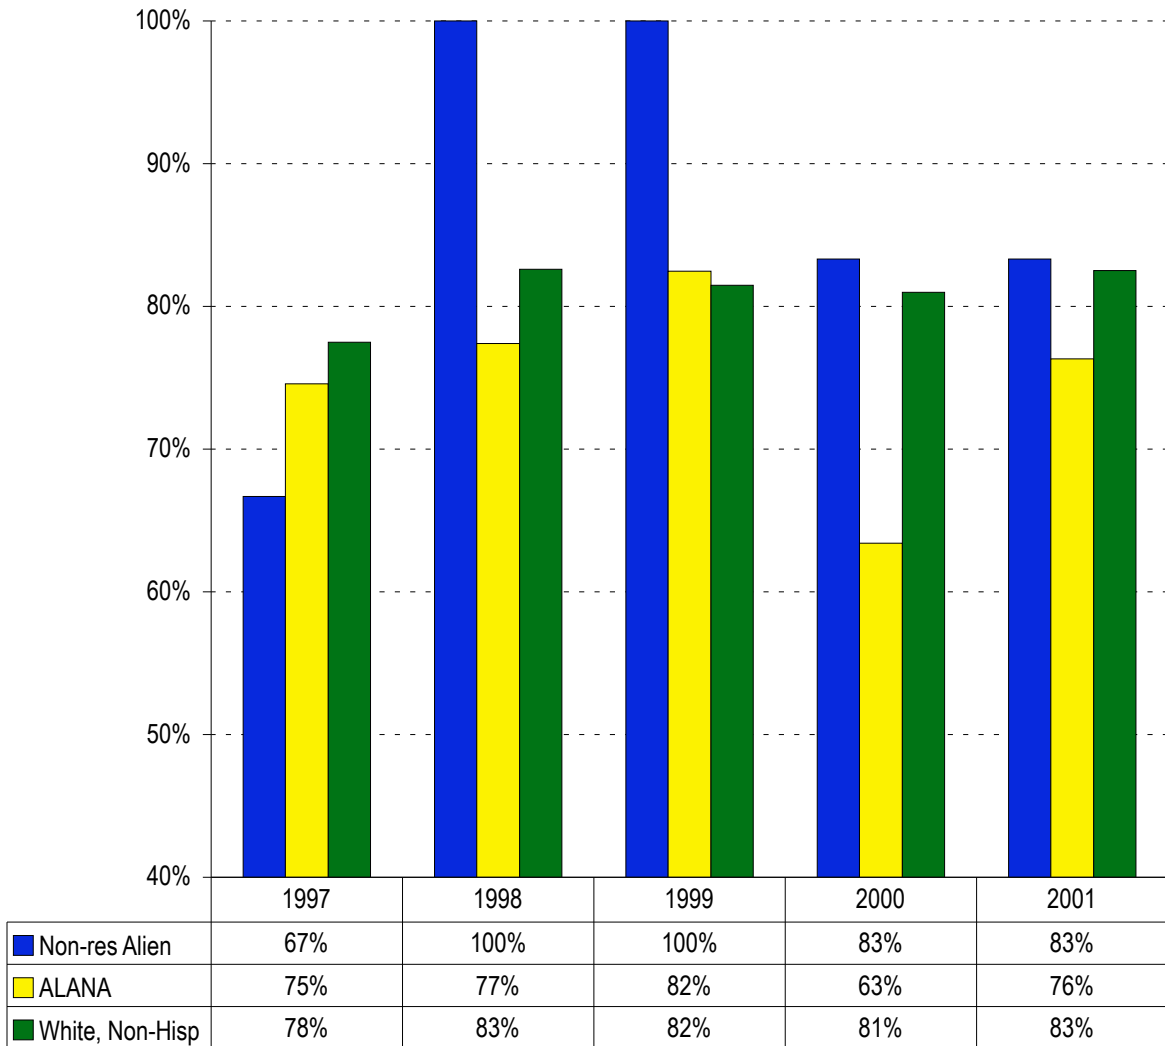

IWU SIX-YEAR GRADUATION RATES BY RACE/ETHNICITY

COHORT CLASS YEAR	1997		1998		1999		2000		2001	
	Cohort 2001	%	Cohort 2002	%	Cohort 2003	%	Cohort 2004	%	Cohort 2005	%
Adjusted Overall	549	77%	527	82%	553	82%	538	80%	565	82%
Non-resident Alien	9	67%	14	100%	9	100%	12	83%	12	83%
Black, Non-Hispanic	21	71%	11	64%	13	54%	18	67%	10	90%
American Indian	2	50%	0		0		0		1	0%
Asian or Pacific Islander	24	88%	12	92%	19	100%	13	69%	16	63%
Hispanic	12	58%	8	75%	8	88%	10	50%	11	91%
White, Non-Hispanic	481	78%	459	83%	482	82%	473	81%	497	83%
Other/Unknown	0		23	74%	22	77%	12	83%	18	67%

SIX-YEAR GRADUATION RATES

Definitions and Notes - 1) ALANA = African-American, Latino-American, Asian-American, and Native American students.

Source: Office of the Registrar.